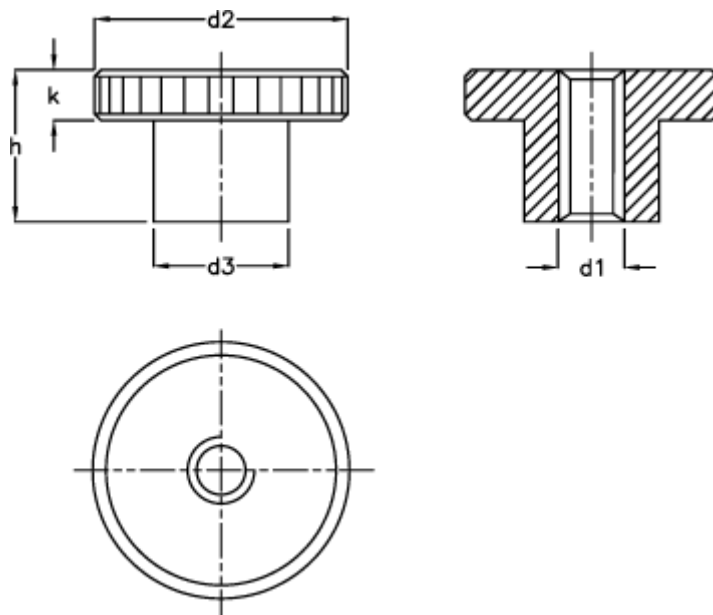

Article number: 20704510

Description: E+G Knurled nut DIN 466-M8

Measures

$d_1 = M 8$
 $d_2 = 30$
 $d_3 = 16$
 $h = 18.0$
 $K = 6.0$